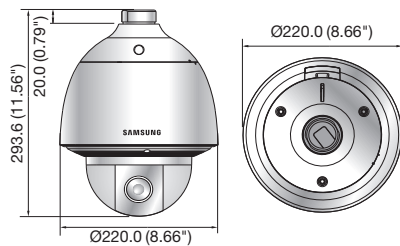

Dimensions

Unit : mm (inch)

SCP-2373H

SCP-2373

Accessories (Optional)

SBP-300WM1 SBP-300WM SBP-300CM SBP-300LM SBP-300B SBP-300KM SHP-3701H SHP-3701F (SCP-2373)

	SCP-2373HN/2373N	SCP-2373HP/2373P
VIDEO		
Imaging Device	1/4" Sony 960H Ex-view HAD CCD II	
Total Pixels	1,020(H) x 508(V)	1,020(H) x 596(V)
Effective Pixels	976(H) x 494(V)	976(H) x 582(V)
Scanning System	2 : 1 Interlace	
Synchronization	Internal / Line lock	
Frequency	H : 15.734KHz / V : 59.94Hz	H : 15.625KHz / V : 50Hz
Horizontal Resolution	Color : 680TV lines, B/W : 680TV lines	
Min. Illumination	Color : 0.2Lux@F1.6 (50IRE), 0.0004Lux (Sens-up, 512x) B/W : 0.01Lux@F1.6 (50IRE), 0.00002Lux (Sens-up, 512x)	
S / N Ratio	52dB (AGC off, Weight on)	
Video Output	CVBS : 1.0Vpp / 75Ω composite	
LENS		
Focal Length (Zoom Ratio)	3.5 ~ 129.5mm (Optical 37x)	
Max. Aperture Ratio	1 : 1.6(Wide) ~ 3.9(Tele)	
Angular Field of View	H : 56.26°(Wide) ~ 1.62°(Tele) / V : 43.28°(Wide) ~ 1.22°(Tele)	
Min. Object Distance	1.8m (5.91ft)	
Focus Control	Auto / Manual / One shot	
Zoom Movement Speed	3.1sec (Wide to tele)	
PAN / TILT		
Pan Range	360° Endless	
Pan Speed	Preset : 500°/sec, Manual : 0.024°/sec ~ 120°/sec (Proportional zoom ratio)	
Tilt Range	-5° ~ 185°	
Tilt Speed	Preset : 500°/sec, Manual : 0.024°/sec ~ 120°/sec (Proportional zoom ratio)	
Preset	255	
Preset Accuracy	±0.1°	
OPERATIONAL		
On Screen Display	English, Japanese, Spanish, French, Portuguese, Korean	English, French, German, Spanish, Italian, Chinese, Russian, Polish, Czech, Turkish, Portuguese
Camera Title	Off / On (Displayed 12 characters)	
Day & Night	Auto (ICR) / Color / B/W	
Backlight Compensation	Off / BLC / HLC	
Contrast Enhancement	SSDR (Off / On)	
Digital Noise Reduction	SSNRIII (Off / On)	
Digital Image Stabilization	Off / On	
Motion Detection	Off / On	
Privacy Masking	Off / On (8 programmable zones)	
Sens-up (Frame Integration)	2x ~ 512x	
Gain Control	Off / Low / Medium / High / Manual	
White Balance	ATW / Outdoor / Indoor / Manual / AWC (1,700°K ~ 11,000°K) / Mercury	
Electronic Shutter Speed	1/60 ~ 1/120,000sec	1/50 ~ 1/120,000sec
Digital Zoom	Off / On (1x ~ 16x)	
Digital Flip	Off / On	
Schedule	Day / Time	
Alarm	8 In 3 Out	
Communication	Coaxial control (SPC-300 compatible), RS-485/422	
Protocol	Coax : Pelco-C (Coaxitron) RS-485/422 : Samsung-T/E, Pelco-D/P, Panasonic, Bosch, Honeywell, Vicon, AD, GE	
ENVIRONMENTAL		
Operating Temperature / Humidity	-50°C ~ +55°C (-58°F ~ +131°F) / Less than 90% RH : SCP-2373H -10°C ~ +55°C (+14°F ~ +131°F) / Less than 90% RH : SCP-2373	
Ingress Protection	IP66 (SCP-2373H only)	
Vandal Resistance	SCP-2373 only (When SCP-2373 + SHP-3701H : IK10 accessory housing)	
ELECTRICAL		
Input Voltage / Current	24V AC ±10%	
Power Consumption	Max. 15W / 60W (Fan & heater on) : SCP-2373H, Max. 15W : SCP-2373	
MECHANICAL		
Color / Material	Ivory / Aluminum, Plastic (Dome Cover : Clear) : SCP-2373H Ivory / Plastic (Dome cover : Clear) : SCP-2373	
Dimensions (WxH)	Ø220.0 x 293.6mm (Ø8.66" x 11.56") : SCP-2373H Ø152.0 x 218.0mm (Ø5.98" x 8.58") : SCP-2373	
Weight	3.1Kg (6.83 lb) : SCP-2373H, 1.6Kg (3.53 lb) : SCP-2373	