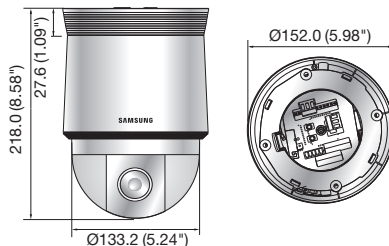

Dimensions

Unit : mm (inch)

SCP-2373H

SCP-2373

Accessories (Optional)

SBP-300WM1 SBP-300WM SBP-300CM SBP-300LM SBP-300B SBP-300KM SHP-3701H SHP-3701F (SCP-2373)

	SCP-2373HN/2373N	SCP-2373HP/2373P
VIDEO		
Imaging Device	1/4" Sony 960H Ex-view HAD CCD II	
Total Pixels	1,020(H) x 508(V)	1,020(H) x 596(V)
Effective Pixels	976(H) x 494(V)	976(H) x 582(V)
Scanning System	2 : 1 Interlace	
Synchronization	Internal / Line lock	
Frequency	H : 15.734KHz / V : 59.94Hz	H : 15.625KHz / V : 50Hz
Horizontal Resolution	Color : 680TV lines, B/W : 680TV lines	
Min. Illumination	Color : 0.2Lux@F1.6 (50IRE), 0.0004Lux (Sens-up, 512x) B/W : 0.01Lux@F1.6 (50IRE), 0.00002Lux (Sens-up, 512x)	
S / N Ratio	52dB (AGC off, Weight on)	
Video Output	CVBS : 1.0Vpp / 75Ω composite	
LENS		
Focal Length (Zoom Ratio)	3.5 ~ 129.5mm (Optical 37x)	
Max. Aperture Ratio	1 : 1.6(Wide) ~ 3.9(Tele)	
Angular Field of View	H : 56.26°(Wide) ~ 1.62°(Tele) / V : 43.28°(Wide) ~ 1.22°(Tele)	
Min. Object Distance	1.8m (5.91ft)	
Focus Control	Auto / Manual / One shot	
Zoom Movement Speed	3.1sec (Wide to tele)	
PAN / TILT		
Pan Range	360° Endless	
Pan Speed	Preset : 500°/sec, Manual : 0.024°/sec ~ 120°/sec (Proportional zoom ratio)	
Tilt Range	-5° ~ 185°	
Tilt Speed	Preset : 500°/sec, Manual : 0.024°/sec ~ 120°/sec (Proportional zoom ratio)	
Preset	255	
Preset Accuracy	±0.1°	
OPERATIONAL		
On Screen Display	English, Japanese, Spanish, French, Portuguese, Korean	English, French, German, Spanish, Italian, Chinese, Russian, Polish, Czech, Turkish, Portuguese
Camera Title	Off / On (Displayed 12 characters)	
Day & Night	Auto (ICR) / Color / B/W	
Backlight Compensation	Off / BLC / HLC	
Contrast Enhancement	SSDR (Off / On)	
Digital Noise Reduction	SSNRIII (Off / On)	
Digital Image Stabilization	Off / On	
Motion Detection	Off / On	
Privacy Masking	Off / On (8 programmable zones)	
Sens-up (Frame Integration)	2x ~ 512x	
Gain Control	Off / Low / Medium / High / Manual	
White Balance	ATW / Outdoor / Indoor / Manual / AWC (1,700°K ~ 11,000°K) / Mercury	
Electronic Shutter Speed	1/60 ~ 1/120,000sec	1/50 ~ 1/120,000sec
Digital Zoom	Off / On (1x ~ 16x)	
Digital Flip	Off / On	
Schedule	Day / Time	
Alarm	8 In 3 Out	
Communication	Coaxial control (SPC-300 compatible), RS-485/422	
Protocol	Coax : Pelco-C (Coaxitron) RS-485/422 : Samsung-T/E, Pelco-D/P, Panasonic, Bosch, Honeywell, Vicon, AD, GE	
ENVIRONMENTAL		
Operating Temperature / Humidity	-50°C ~ +55°C (-58°F ~ +131°F) / Less than 90% RH : SCP-2373H -10°C ~ +55°C (+14°F ~ +131°F) / Less than 90% RH : SCP-2373	
Ingress Protection	IP66 (SCP-2373H only)	
Vandal Resistance	SCP-2373 only (When SCP-2373 + SHP-3701H : IK10 accessory housing)	
ELECTRICAL		
Input Voltage / Current	24V AC ±10%	
Power Consumption	Max. 15W / 60W (Fan & heater on) : SCP-2373H, Max. 15W : SCP-2373	
MECHANICAL		
Color / Material	Ivory / Aluminum, Plastic (Dome Cover : Clear) : SCP-2373H Ivory / Plastic (Dome cover : Clear) : SCP-2373	
Dimensions (WxH)	Ø220.0 x 293.6mm (Ø8.66" x 11.56") : SCP-2373H Ø152.0 x 218.0mm (Ø5.98" x 8.58") : SCP-2373	
Weight	3.1Kg (6.83 lb) : SCP-2373H, 1.6Kg (3.53 lb) : SCP-2373	